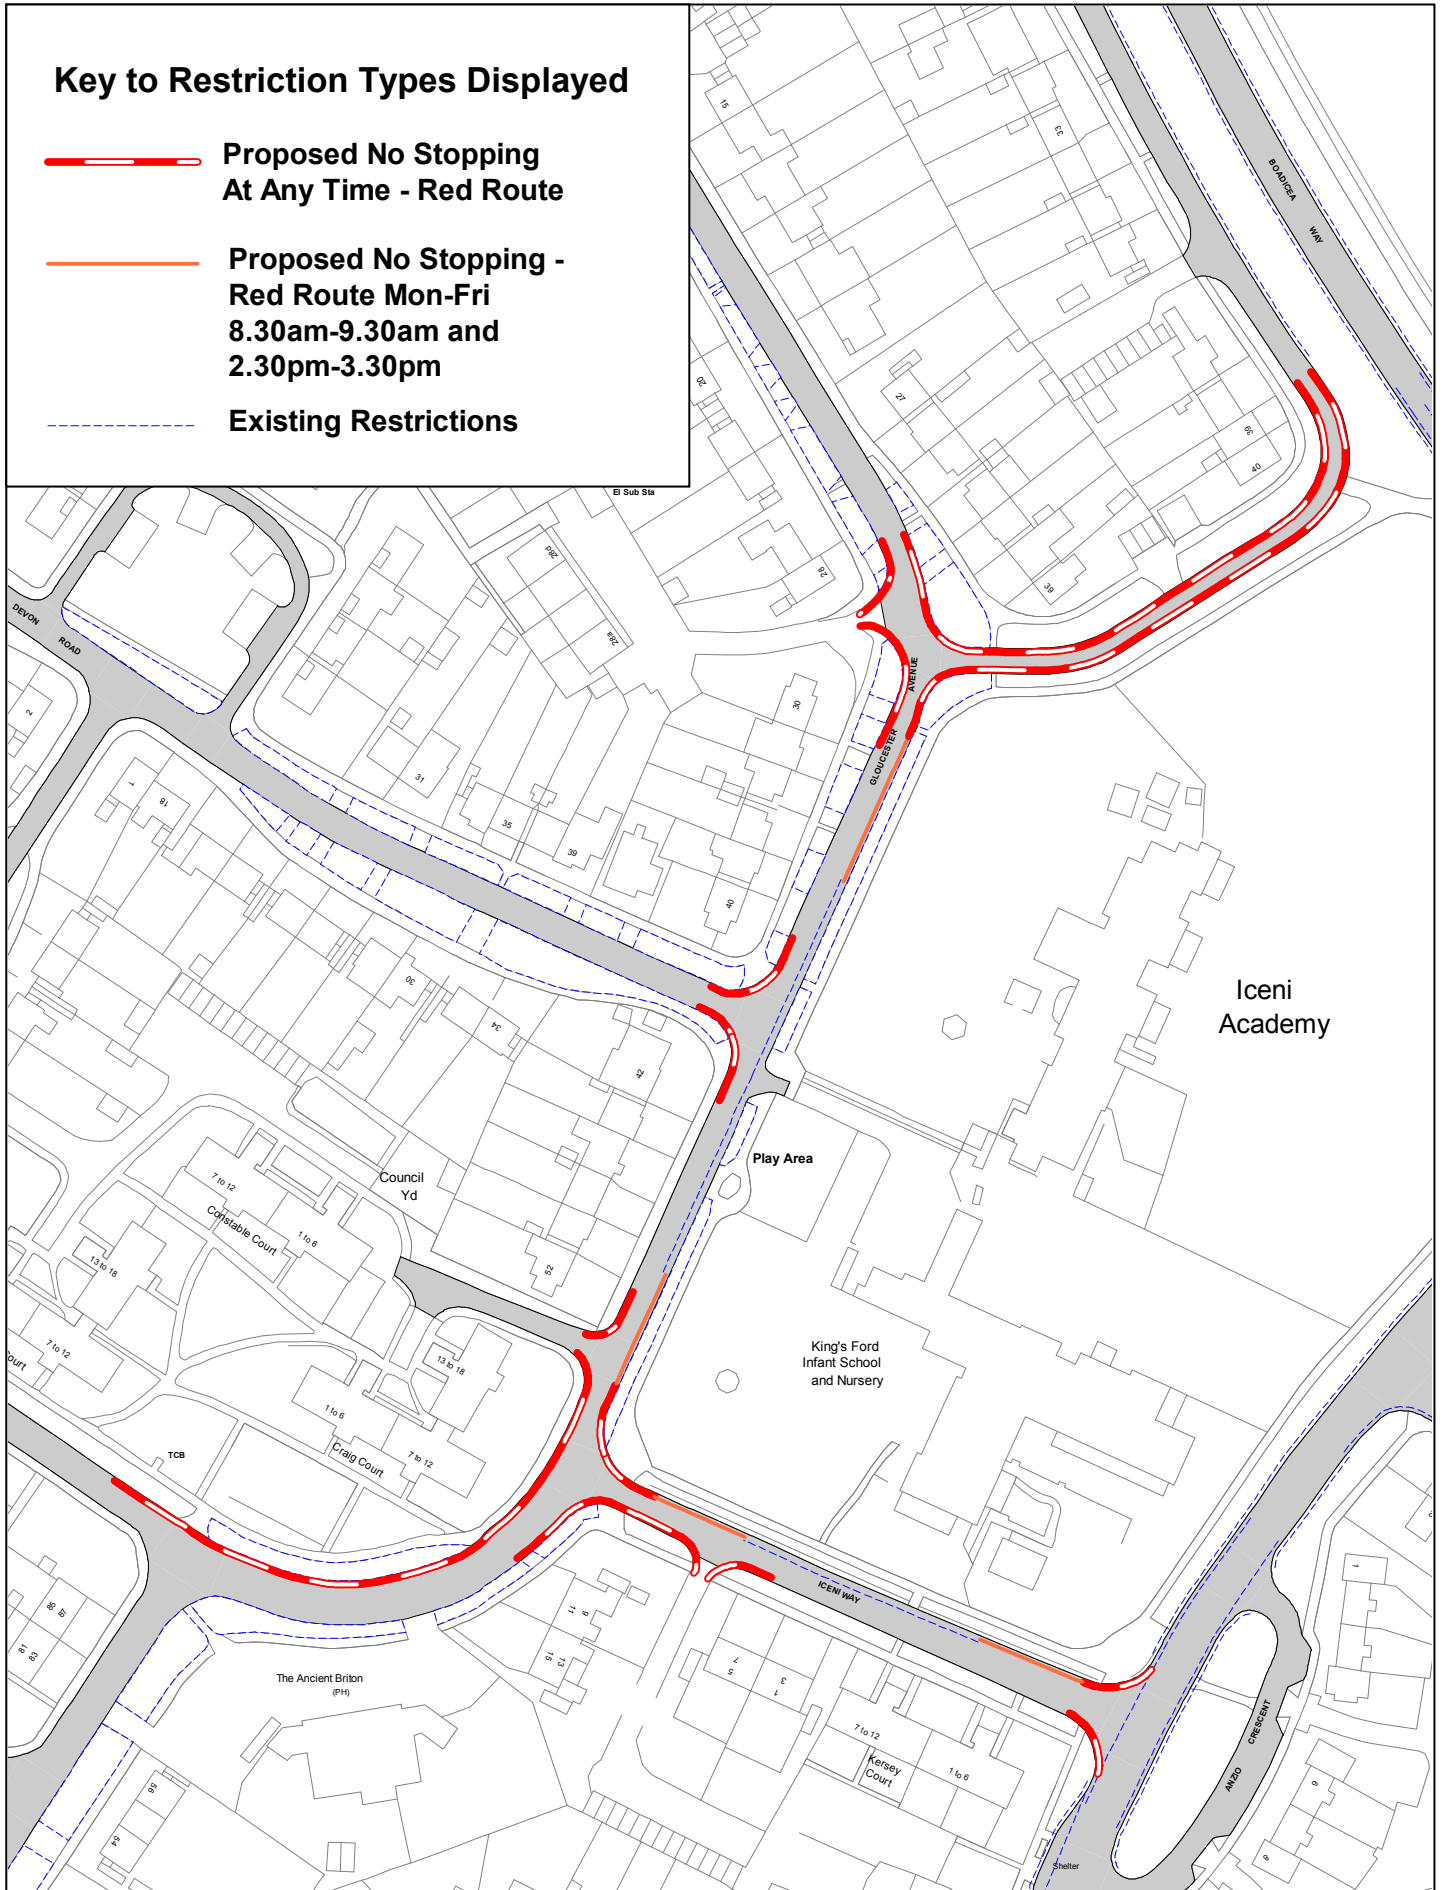

## Key to Restriction Types Displayed

-  Proposed No Stopping At Any Time - Red Route
-  Proposed No Stopping - Red Route Mon-Fri 8.30am-9.30am and 2.30pm-3.30pm
-  Existing Restrictions

Icen Academy

© Crown copyright. All rights reserved  
Essex County Council  
Licence No. LA 077070 2022

SCALE	1 : 1500 @ A4
DATE	24/11/2022
DRAWING No.	IA_CBC40_22
DRAWN BY	BOM