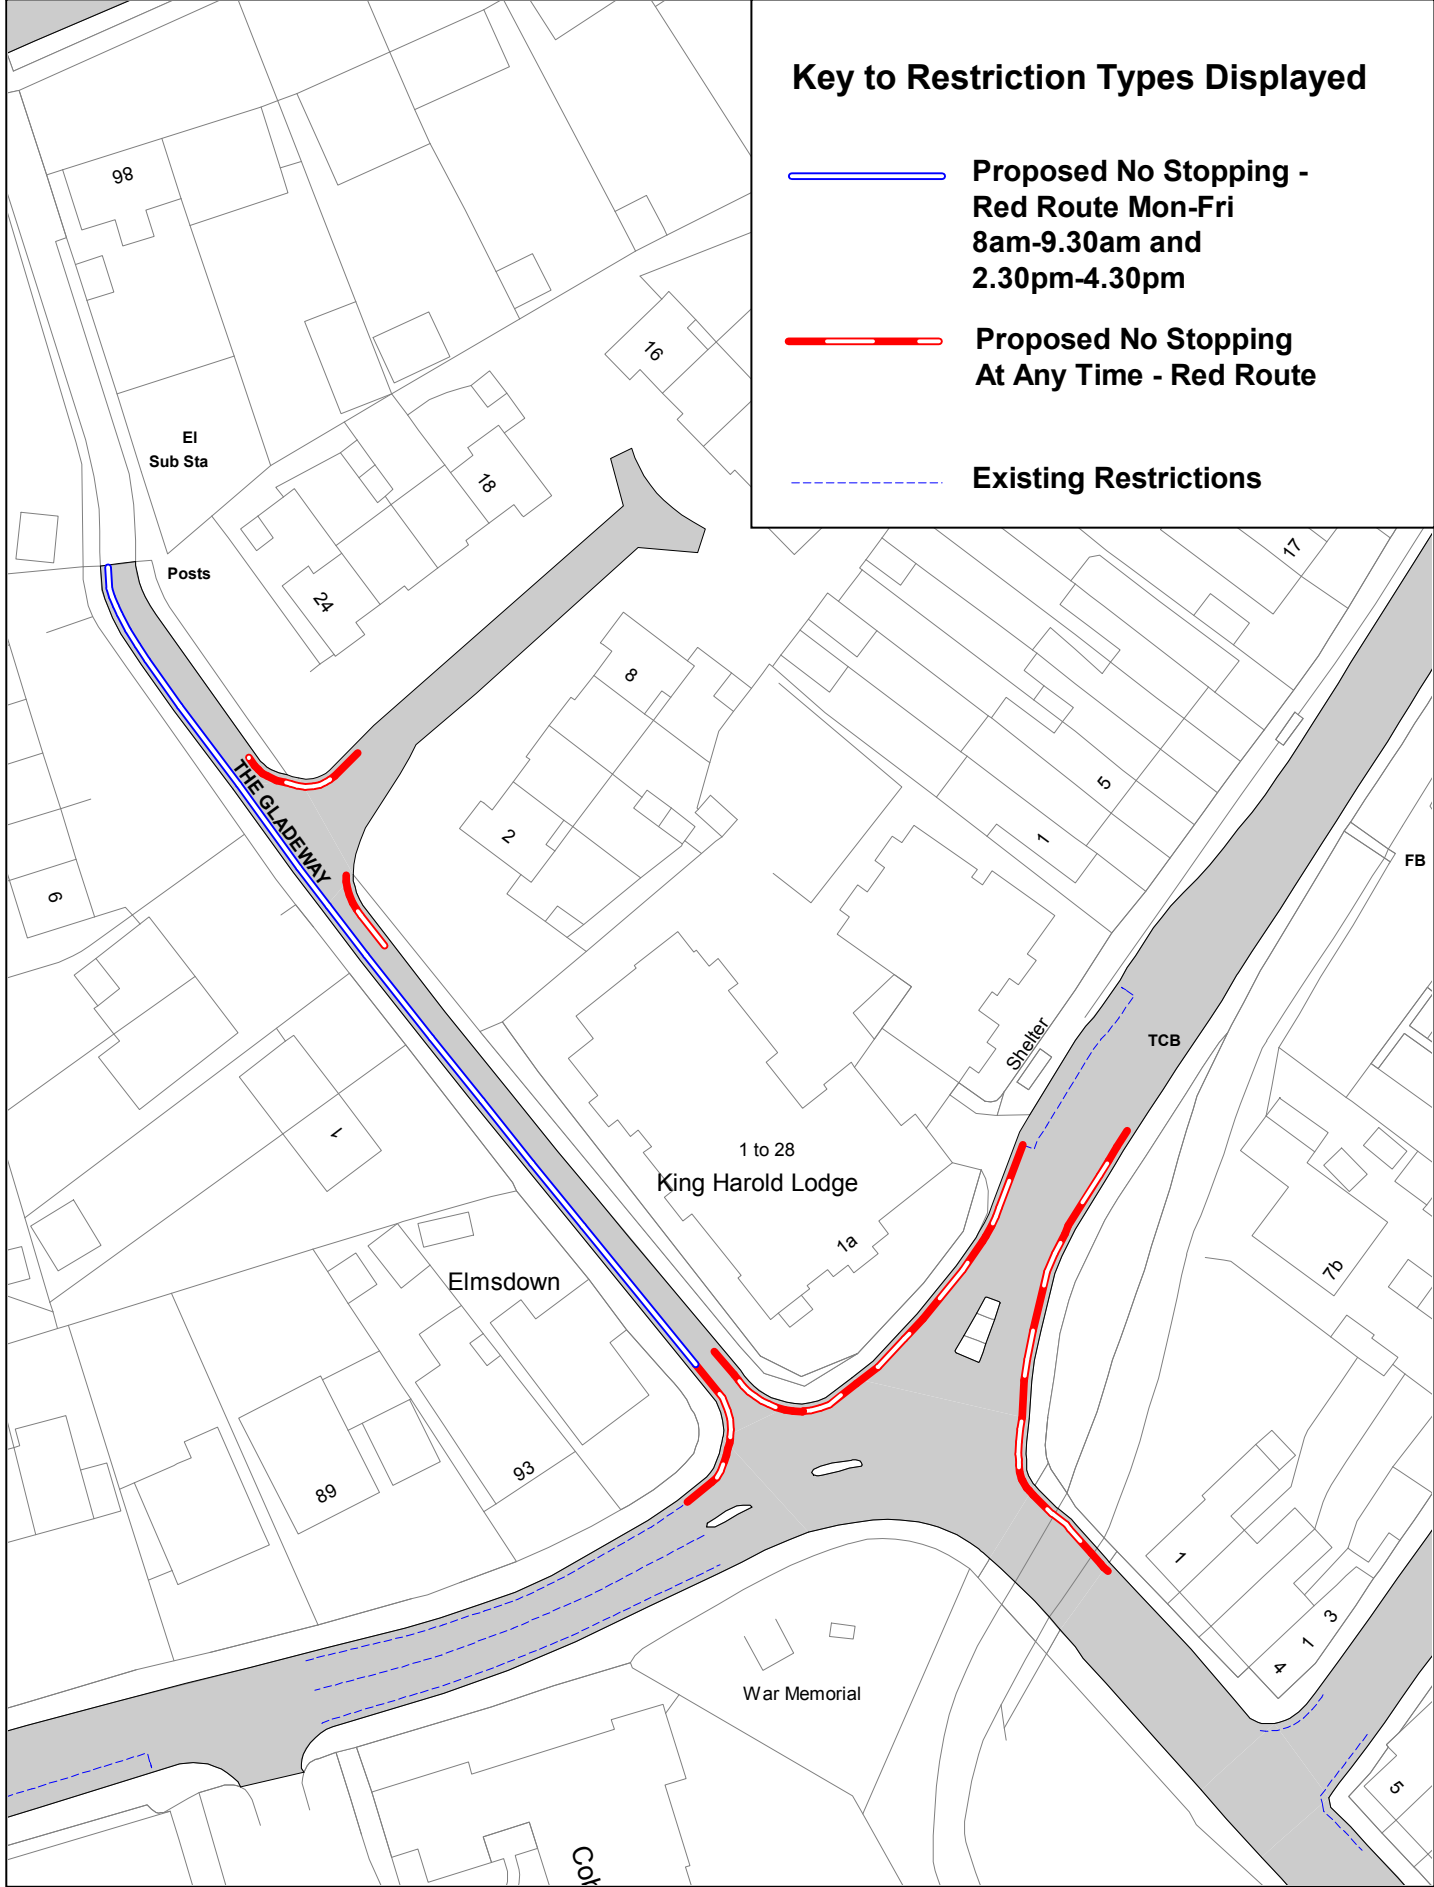

Key to Restriction Types Displayed

-  Proposed No Stopping - Red Route Mon-Fri 8am-9.30am and 2.30pm-4.30pm
-  Proposed No Stopping At Any Time - Red Route
-  Existing Restrictions

The Gladway

© Crown copyright. All rights reserved
Essex County Council
Licence No. LA 077070 2022

SCALE	1 : 750 @ A4
DATE	21/12/2022
DRAWING No.	22_EFDC28_TG
DRAWN BY	BOM